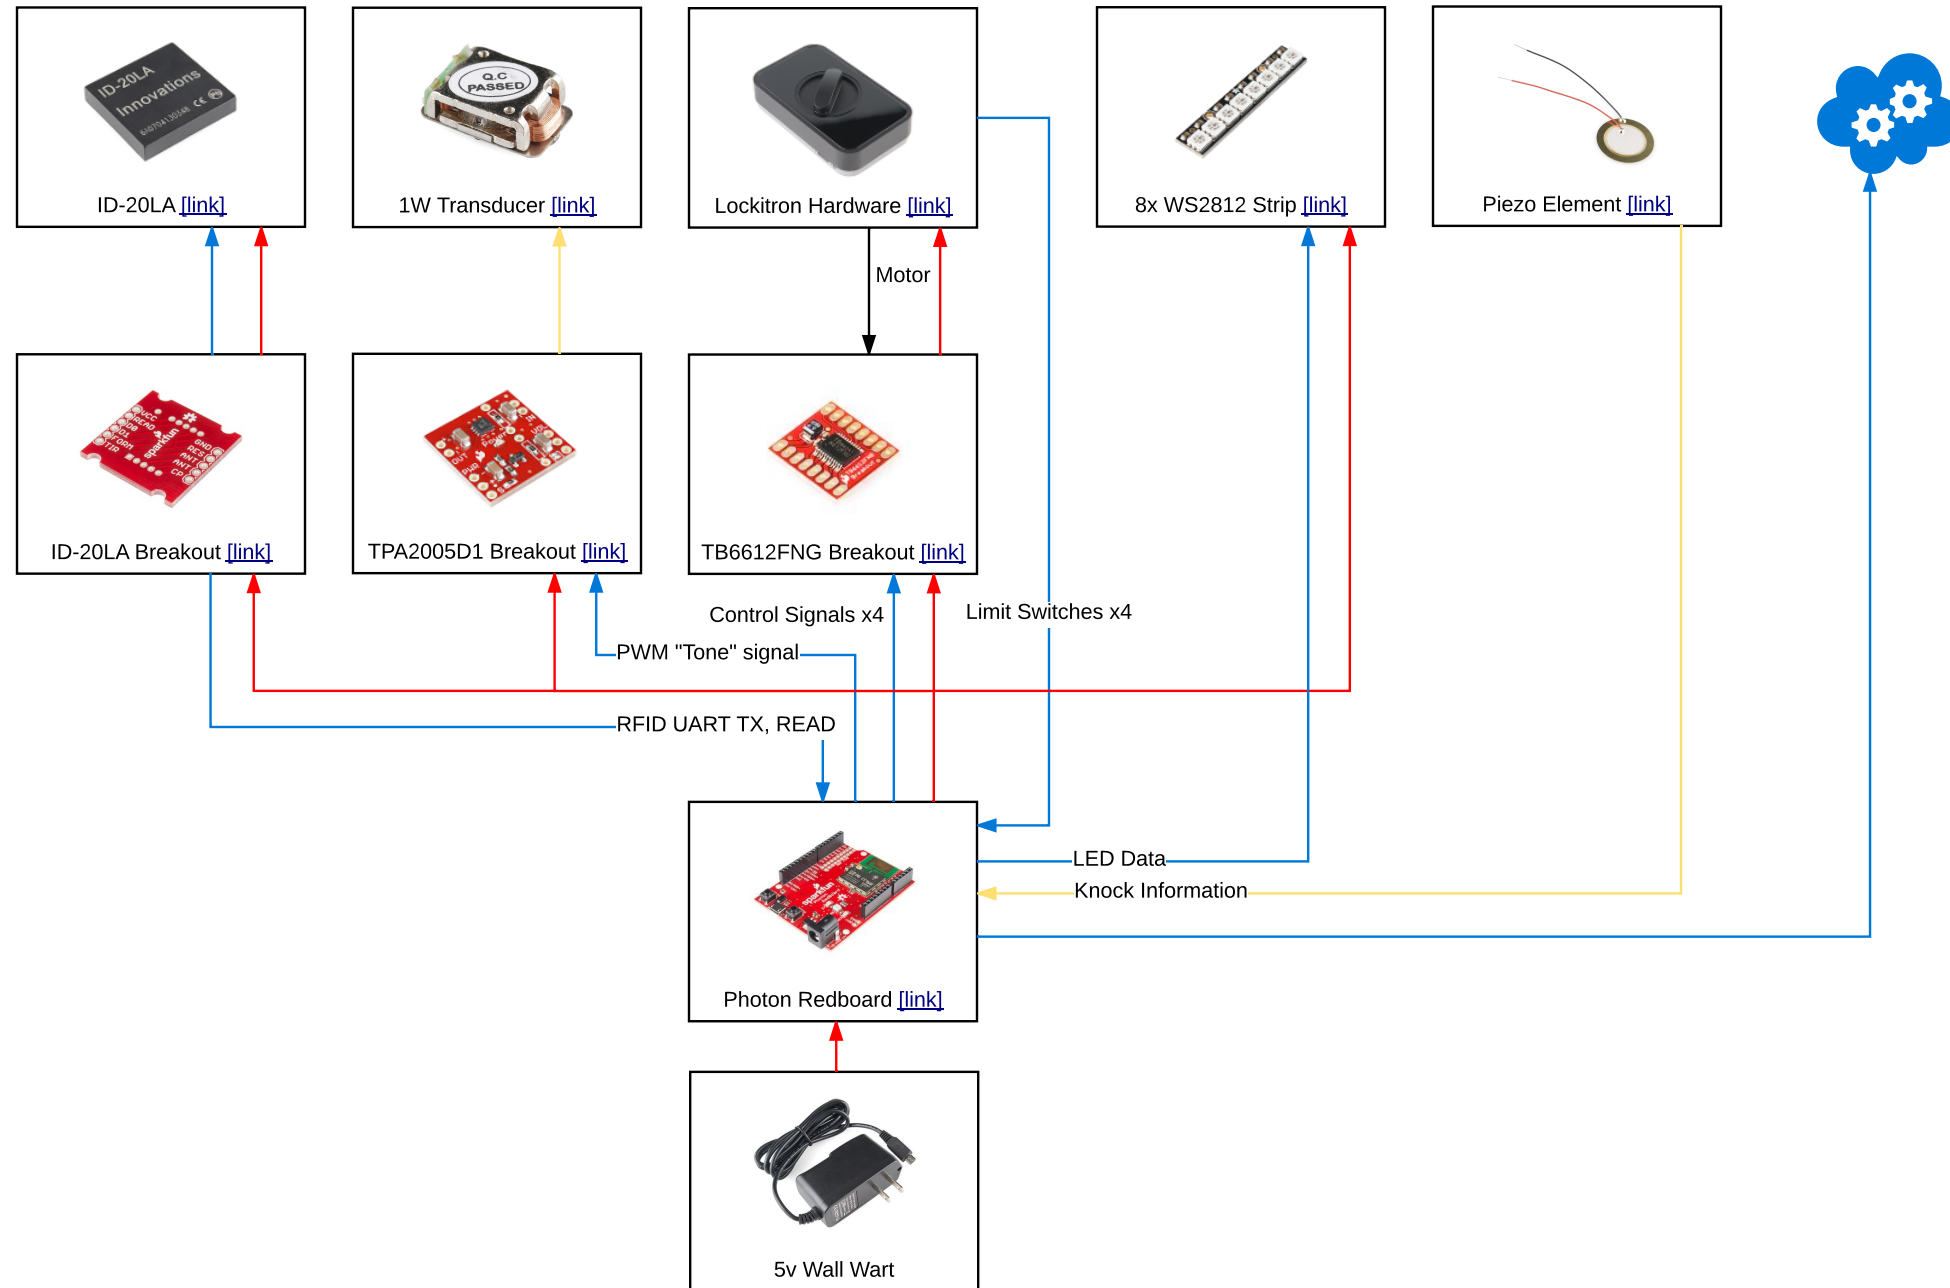

L.A.T.C.H. Prototype v.1

Nick McComb | www.nickmccomb.net/LATCH

Legend

- Digital Data Line →
- Analog Data →
- Power Line →
- RF Signal →

Exported: 8/25/2016 7:47 PM